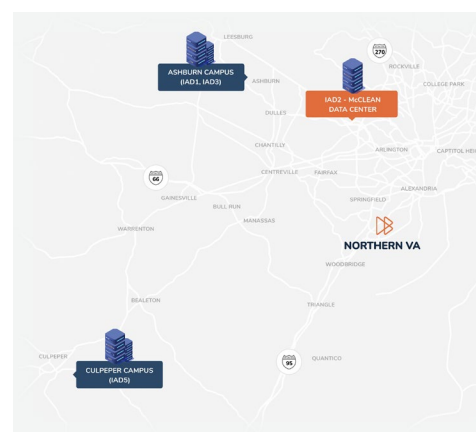

IAD2

40,685
Raised Square Feet

2.7MW
Critical IT Load

5
On-Site Carriers

McLean Data Center

1764A Old Meadow Lane McLean, VA 22102

Perfectly situated between Washington, D.C. and Ashburn to reduce commute times, DataBank's IAD2 McLean data center is the ideal disaster recovery site for customers who colocate in Ashburn. This interconnection hub provides access to many on-site carriers and Internet, fiber, interconnect, and cross-connect options.

Local Service. Boundless Reach.

Our **65+ data centers** are strategically located in **27+ markets** that offer high population densities as well as a concentration of technology business and research universities.